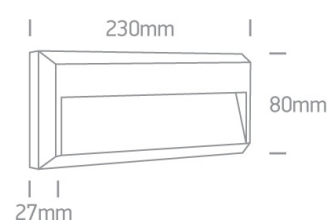

Downloads

Dimensions

Physical Specification

Item Group	13 Wall & Ceiling LED
Family	Outdoor Dark Lights ABS + PC
Order Code	67388C/W/W
Colour	White
Material	ABS
Diffuser Material	PC
Shape	Rectangular
Length	230mm
Width	80mm
Height	27mm
Surface Wall	Yes
Indoor	Yes

#### Packing Info

Box Length	24cm
------------	------

Box Width	9cm
-----------	-----

Box Height	3,5cm
------------	-------

Box Weight	0.283kg
------------	---------

Pcs/Carton	24
Barcode	5291889048992
HS Code	9405114090