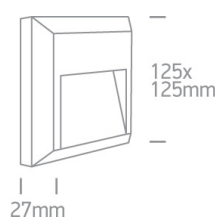

Downloads

Dimensions

Physical Specification

Item Group	13 Wall & Ceiling LED
Family	Outdoor Dark Lights ABS + PC
Order Code	67388B/W/W
Colour	White
Material	ABS
Diffuser Material	PC
Shape	Rectangular
Length	125mm
Width	125mm
Height	27mm
Surface Wall	Yes
Indoor	Yes

Box Length	13,5cm
------------	--------

Box Width	13,5cm
-----------	--------

Box Height	3cm
------------	-----

Box Weight	0.242kg
------------	---------

Pcs/Carton	40
Barcode	5291889048978
HS Code	9405114090