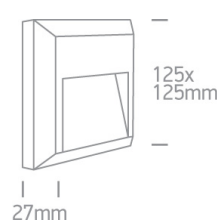

### Dimensions

### Physical Specification

Item Group	13 Wall & Ceiling LED
Family	Outdoor Dark Lights ABS + PC
Order Code	67388B/AN/W
Colour	Anthracite
Material	ABS
Diffuser Material	PC
Shape	Rectangular
Length	125mm
Width	125mm
Height	27mm
Surface Wall	Yes
Indoor	Yes

#### Packing Info

Box Length	13,5cm
------------	--------

Box Width	13,5cm
-----------	--------

Box Height	3cm
------------	-----

Box Weight	0.242kg
------------	---------

Pcs/Carton	40
Barcode	5291889048961
HS Code	9405114090