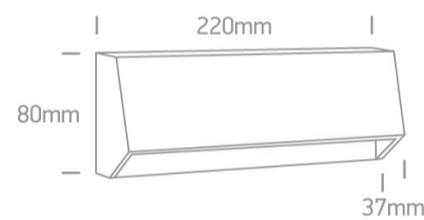

Downloads

Dimensions

Physical Specification

Item Group	13 Wall & Ceiling LED
Family	Down Illumination Wall Lights ABS + PC
Order Code	67386C/W/W
Colour	White
Material	ABS
Diffuser Material	PC
Shape	Rectangular
Length	220mm
Width	37mm
Height	80mm
Surface Wall	Yes
Indoor	Yes

80

Illumination Diagram

Dark Light

Yes

Packing Info

Box Length

23cm

Box Width