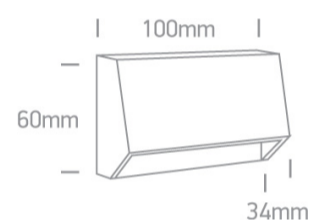

Downloads

Dimensions

Physical Specification

Item Group	13 Wall & Ceiling LED
Family	Down Illumination Wall Lights ABS + PC
Order Code	67386A/AN/W
Colour	Anthracite
Material	ABS
Diffuser Material	PC
Shape	Rectangular
Length	100mm
Width	37mm
Height	60mm
Surface Wall	Yes
Indoor	Yes