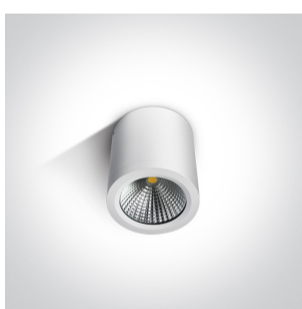

13 Wall & Ceiling LED>COB Outdoor Ceiling Cylinders

67380/W/W

10W COB LED cylinder, IP54, suitable for indoor and outdoor installation.

Complete with non-dimmable LED driver.

Complies with standard EN60598-1 and any other specific standards.

Downloads

Dimensions

Gallery

Physical Specification

Item Group	13 Wall & Ceiling LED
Family	COB Outdoor Ceiling Cylinders
Order Code	67380/W/W
Colour	White
Material	Aluminium
Shape	Circular
Height	100mm

Diameter	90mm
Surface Ceiling	Yes
Indoor	Yes
Outdoor	Yes