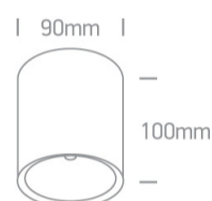

13 Wall & Ceiling LED>COB Outdoor Ceiling Cylinders

67380/W/W

10W COB LED cylinder, IP54, suitable for indoor and outdoor installation.

Complete with non-dimmable LED driver.

Complies with standard EN60598-1 and any other specific standards.

Downloads

Dimensions

Gallery

Physical Specification

Item Group	13 Wall & Ceiling LED
Family	COB Outdoor Ceiling Cylinders
Order Code	67380/W/W
Colour	White
Material	Aluminium
Shape	Circular
Height	100mm

Diameter	90mm
Surface Ceiling	Yes
Indoor	Yes
Outdoor	Yes

Illumination Data

Colour Temperature	3000K
Lumen Output	700lm
Light Efficiency	70lm/W
CRI	80
Beam Angle	60°
Illumination Diagram	

Packing Info

Box Length	12cm
Box Width	12cm
Box Height	13cm
Box Weight	0.550kg
Pcs/Carton	24
Barcode	5291889044970
HS Code	9405413990