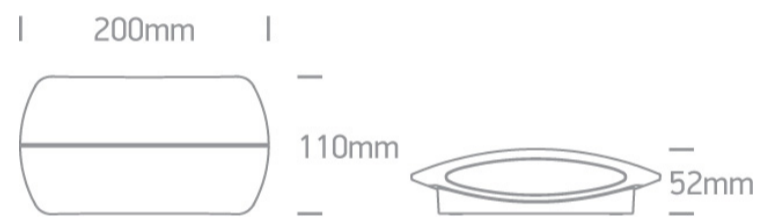

13 Wall & Ceiling LED > Outdoor Slim Oval Range Up & down beam

67378A/AN/W

2x6W LED wall light, IP54, ideal for both indoor and outdoor installation.

Supplied with non-dimmable LED driver.

Complies with standard EN60598-1 and any other specific standards.

Downloads

Dimensions

Physical Specification

Item Group	13 Wall & Ceiling LED
Family	Outdoor Slim Oval Range Up & down beam
Order Code	67378A/AN/W
Colour	Anthracite
Material	Die Cast
Shape	Rectangular
Length	200mm
Width	110mm
Height	52mm
Surface Wall	Yes
Indoor	Yes
Outdoor	Yes

Colour Temperature	3000K
Lumen Output	2x420lm
Light Efficiency	70lm/W
CRI	80
Illumination Diagram	

Packing Info

Box Length	12cm
Box Width	6cm
Box Height	21cm
Box Weight	0.808kg
Pcs/Carton	12
Barcode	5291889043690
HS Code	9405409900