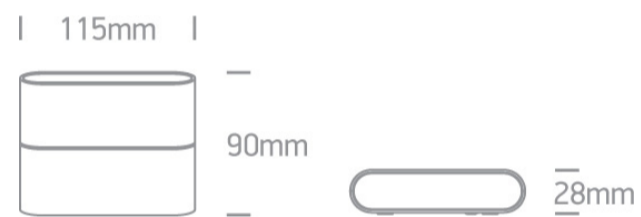

13 Wall & Ceiling LED>Outdoor Slim Range Up & down beam

67376/W/W

2x3W, IP54, SMD 2835, Outdoor Slim Range Up & down beam.

Complies with standard EN60598-1 and any other specific standards.

Downloads

Dimensions

Physical Specification

Item Group	13 Wall & Ceiling LED
Family	Outdoor Slim Range Up & down beam
Order Code	67376/W/W
Colour	White
Material	Die Cast
Shape	Rectangular
Length	115mm
Width	90mm
Height	28mm
Surface Wall	Yes
Indoor	Yes
Outdoor	Yes