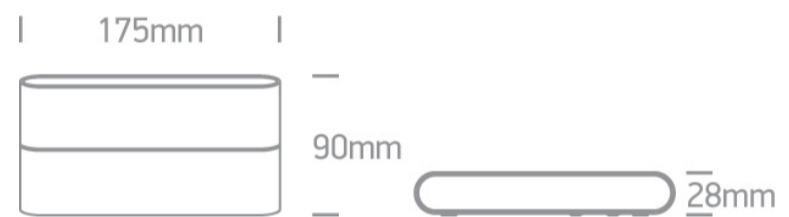

13 Wall & Ceiling LED>Outdoor Slim Range Up & down beam

67376A/W/W

2x6W, IP54, SMD 2835, Outdoor Slim Range Up & down beam.

Complies with standard EN60598-1 and any other specific standards.

Downloads

Dimensions

Physical Specification

Item Group	13 Wall & Ceiling LED
Family	Outdoor Slim Range Up & down beam
Order Code	67376A/W/W
Colour	White
Material	Die Cast
Shape	Rectangular
Length	175mm
Width	90mm
Height	28mm
Surface Wall	Yes
Indoor	Yes
Outdoor	Yes