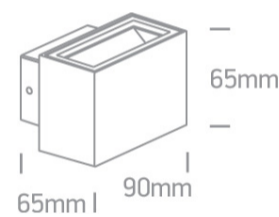

13 Wall & Ceiling LED>Outdoor Wall Up & Down Lights Die cast

67374/W/W

2x3W LED wall light, IP54, ideal for both indoor and outdoor installation.

Complete with driver.

Complies with standard EN60598-1 and any other specific standards.

Downloads

Dimensions

Gallery

Physical Specification

Item Group	13 Wall & Ceiling LED
Family	Outdoor Wall Up & Down Lights Die cast
Order Code	67374/W/W
Colour	White
Material	Die Cast
Shape	Rectangular
Length	90mm

Width	65mm
Height	65mm
Surface Wall	Yes
Indoor	Yes
Outdoor	Yes
Adjustable	No

Electrical Characteristics

Gear	Built In
Fitting + Driver	
Input Voltage	220-240V
50 Hz	Yes
60 Hz	Yes
Safety Class	
Power(Watts)	2x3W
IP Rating	IP54
Light Source	LED built in
Dimmable	No
F Mark	

Illumination Data

Colour Temperature	3000K
Lumen Output	2x210lm
Light Efficiency	70lm/W
CRI	80
Illumination Diagram	

Packing Info

Box Length	7,5cm
Box Width	7,5cm
Box Height	11cm
Box Weight	0.462kg
Pcs/Carton	24
Barcode	5291889043584
HS Code	9405409900