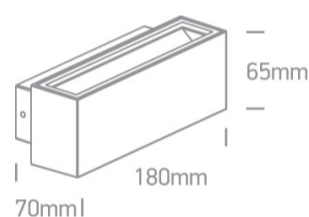

13 Wall & Ceiling LED>Outdoor Wall Up & Down Lights Die cast

**67374A/W/W**

2x6W LED wall light, IP54, ideal for both indoor and outdoor installation.

Complete with driver.

Complies with standard EN60598-1 and any other specific standards.

Downloads

Dimensions

Physical Specification

Item Group	13 Wall & Ceiling LED
Family	Outdoor Wall Up & Down Lights Die cast
Order Code	67374A/W/W
Colour	White
Material	Die Cast
Shape	Rectangular
Length	180mm
Width	70mm
Height	65mm
Surface Wall	Yes
Indoor	Yes
Outdoor	Yes