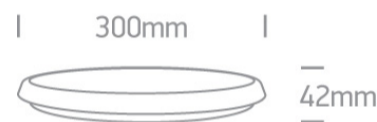

14 Plafo>The LED Slim Plafo Range Round

67368/W/W

18W LED slim plafo, IP54, ideal for both indoor and outdoor installation.

Supplied with non-dimmable LED driver.

Complies with standard EN60598-1 and any other specific standards.

Downloads

Dimensions

Physical Specification

Item Group	14 Plafo
Family	The LED Slim Plafo Range Round
Order Code	67368/W/W
Colour	White
Material	PC
Shape	Circular
Height	42mm
Diameter	300mm
Surface Ceiling	Yes
Indoor	Yes
Outdoor	Yes
Adjustable	No