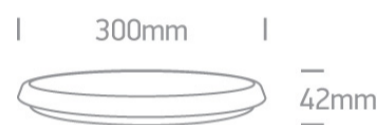

14 Plafo>The LED Slim Plafo Range Round

67368/W/C

18W LED slim plafo, IP54, ideal for both indoor and outdoor installation.

Supplied with non-dimmable LED driver.

Complies with standard EN60598-1 and any other specific standards.

Downloads

Dimensions

Physical Specification

Item Group	14 Plafo
Family	The LED Slim Plafo Range Round
Order Code	67368/W/C
Colour	White
Material	PC
Shape	Circular
Height	42mm
Diameter	300mm
Surface Ceiling	Yes
Indoor	Yes
Outdoor	Yes
Adjustable	No