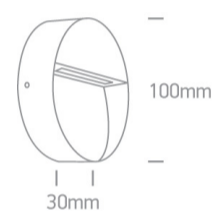

13 Wall & Ceiling LED>Round Indoor/Outdoor Wall Dark Lights Die cast

67359/W/W

3W LED wall light, IP54, ideal for both indoor and outdoor installation.

Supplied with non-dimmable LED driver.

Complies with standard EN60598-1 and any other specific standards.

Downloads

Dimensions

Physical Specification

Item Group	13 Wall & Ceiling LED
Family	Round Indoor/Outdoor Wall Dark Lights Die cast
Order Code	67359/W/W
Colour	White
Material	Die Cast
Shape	Circular
Height	30mm
Diameter	100mm
Surface Wall	Yes
Indoor	Yes
Outdoor	Yes

Illumination Data

Colour Temperature	3000K
Lumen Output	200lm
Light Efficiency	66,67lm/W
CRI	80
Illumination Diagram	
Dark Light	Yes

Packing Info

Box Length	11cm
Box Width	4cm
Box Height	11cm
Box Weight	0.256kg
Pcs/Carton	30
Barcode	5291889043522
HS Code	9405413990