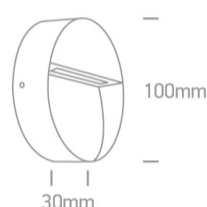

13 Wall & Ceiling LED>Round Indoor/Outdoor Wall Dark Lights Die cast

67359/AN/W

3W LED wall light, IP54, ideal for both indoor and outdoor installation.

Supplied with non-dimmable LED driver.

Complies with standard EN60598-1 and any other specific standards.

Downloads

Dimensions

Physical Specification

Item Group	13 Wall & Ceiling LED
Family	Round Indoor/Outdoor Wall Dark Lights Die cast
Order Code	67359/AN/W
Colour	Anthracite
Material	Die Cast
Shape	Circular
Height	30mm
Diameter	100mm
Surface Wall	Yes
Indoor	Yes
Outdoor	Yes

Illumination Data

Colour Temperature	3000K
Lumen Output	200lm
Light Efficiency	66,67lm/W
CRI	80
Illumination Diagram	
Dark Light	Yes

Packing Info

Box Length	11cm
Box Width	4cm
Box Height	11cm
Box Weight	0.256kg
Pcs/Carton	30
Barcode	5291889043539
HS Code	9405413990