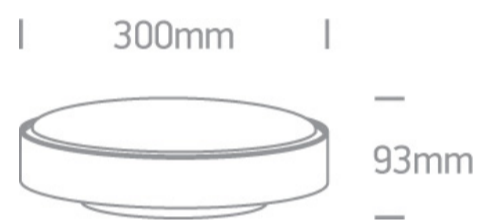

## 67280EA/G

2xE27 plafo light, ABS body and PC diffuser, IP65 rate, ideal for indoor and outdoor application.

Complies with standard EN60598-1 and any other specific standards.

### Dimensions

### Physical Specification

Item Group	15 Plafo
Family	The E27 Plafo Outdoor Range Round
Order Code	67280EA/G
Colour	Grey
Material	ABS
Diffuser Material	PC
Shape	Circular
Height	93mm
Diameter	300mm
Surface Ceiling	Yes
Indoor	Yes
Outdoor	Yes