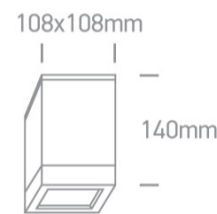

12 Wall & Ceiling>PAR30 Outdoor Cubes Die cast

67132D/W

75W PAR30 E27 Die Cast, PAR30 Outdoor Cubes.

Complies with standard EN60598-1 and any other specific standards

Downloads

Dimensions

Physical Specification

Item Group	12 Wall & Ceiling
Family	PAR30 Outdoor Cubes Die cast
Order Code	67132D/W
Colour	White
Material	Die Cast
Shape	Circular
Height	255mm
Diameter	108mm
Surface Ceiling	Yes
Indoor	Yes
Outdoor	Yes
Adjustable	No