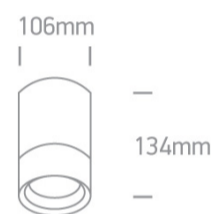

12 Wall & Ceiling > PAR30 Outdoor Cylinders

67132C/B

20W PAR30 E27 Die Cast, PAR30 Outdoor Cylinders.

Complies with standard EN60598-1 and any other specific standards

Downloads

Dimensions

Physical Specification

Item Group	12 Wall & Ceiling
Family	PAR30 Outdoor Cylinders
Order Code	67132C/B
Colour	Black
Material	Die Cast
Shape	Circular
Height	134
Diameter	106
Surface Ceiling	Yes
Indoor	Yes
Outdoor	Yes
Adjustable	No