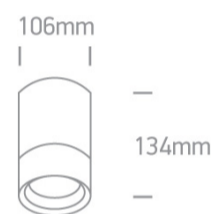

## 67132C/AN

20W PAR30 E27 Die Cast, PAR30 Outdoor Cylinders.

Complies with standard EN60598-1 and any other specific standards

### Dimensions

### Physical Specification

Item Group	12 Wall & Ceiling
Family	PAR30 Outdoor Cylinders
Order Code	67132C/AN
Colour	Anthracite
Material	Die Cast
Shape	Circular
Height	134
Diameter	106
Surface Ceiling	Yes
Indoor	Yes
Outdoor	Yes
Adjustable	No