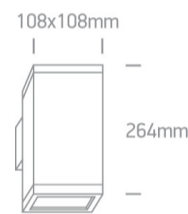

12 Wall & Ceiling > PAR30 Outdoor Wall Cubes Die cast

67132A/G

75W PAR30 E27 Die Cast, PAR30 Outdoor Cubes.

Complies with standard EN60598-1 and any other specific standards

Downloads

Dimensions

Physical Specification

Item Group	12 Wall & Ceiling
Family	PAR30 Outdoor Wall Cubes Die cast
Order Code	67132A/G
Colour	Grey
Material	Die Cast
Shape	Rectangular
Length	108mm
Width	108mm
Height	264mm
Surface Wall	Yes
Indoor	Yes
Outdoor	Yes