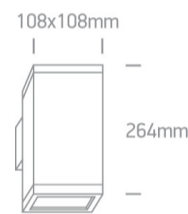

12 Wall & Ceiling > PAR30 Outdoor Wall Cubes Die cast

67132A/B

75W PAR30 E27 Die Cast, PAR30 Outdoor Cubes.

Complies with standard EN60598-1 and any other specific standards

Downloads

Dimensions

Physical Specification

Item Group	12 Wall & Ceiling
Family	PAR30 Outdoor Wall Cubes Die cast
Order Code	67132A/B
Colour	Black
Material	Die Cast
Shape	Rectangular
Length	108mm
Width	108mm
Height	264mm
Surface Wall	Yes
Indoor	Yes
Outdoor	Yes