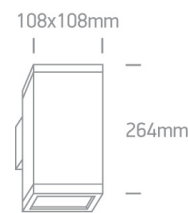

12 Wall & Ceiling > PAR30 Outdoor Wall Cubes Die cast

67132A/AN

75W PAR30 E27 Die Cast, PAR30 Outdoor Cubes.

Complies with standard EN60598-1 and any other specific standards

Downloads

Dimensions

Physical Specification

Item Group	12 Wall & Ceiling
Family	PAR30 Outdoor Wall Cubes Die cast
Order Code	67132A/AN
Colour	Anthracite
Material	Die Cast
Shape	Rectangular
Length	108mm
Width	108mm
Height	264mm
Surface Wall	Yes
Indoor	Yes
Outdoor	Yes