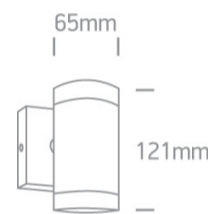

12 Wall & Ceiling>The GU10 Outdoor Wall Cylinders Die cast

67130E/G

35W MR16 GU10 Die Cast, GU10 Outdoor Cylinders.

Complies with standard EN60598-1 and any other specific standards

Downloads

Dimensions

Physical Specification

| | |
|--------------|--|
| Item Group | 12 Wall & Ceiling |
| Family | The GU10 Outdoor Wall Cylinders Die cast |
| Order Code | 67130E/G |
| Colour | Grey |
| Material | Die Cast |
| Shape | Circular |
| Height | 121mm |
| Diameter | 65mm |
| Surface Wall | Yes |
| Indoor | Yes |
| Outdoor | Yes |
| Adjustable | No |