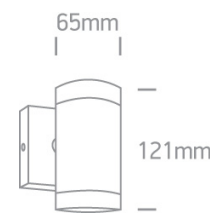

12 Wall & Ceiling>The GU10 Outdoor Wall Cylinders Die cast

67130E/B

35W MR16 GU10 Die Cast, GU10 Outdoor Cylinders.

Complies with standard EN60598-1 and any other specific standards

Downloads

Dimensions

Physical Specification

| | |
|--------------|--|
| Item Group | 12 Wall & Ceiling |
| Family | The GU10 Outdoor Wall Cylinders Die cast |
| Order Code | 67130E/B |
| Colour | Black |
| Material | Die Cast |
| Shape | Circular |
| Height | 121mm |
| Diameter | 65mm |
| Surface Wall | Yes |
| Indoor | Yes |
| Outdoor | Yes |
| Adjustable | No |