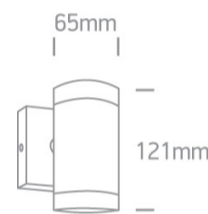

### Dimensions

### Physical Specification

|              |  |
|--------------|--|
| Item Group   | 12 Wall & Ceiling                        |
| Family       | The GU10 Outdoor Wall Cylinders Die cast |
| Order Code   | 67130E/AN                                |
| Colour       | Anthracite                               |
| Material     | Die Cast                                 |
| Shape        | Circular                                 |
| Height       | 121mm                                    |
| Diameter     | 65mm                                     |
| Surface Wall | Yes                                      |
| Indoor       | Yes                                      |
| Outdoor      | Yes                                      |
| Adjustable   | No                                       |