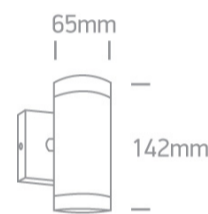

12 Wall & Ceiling>The GU10 Outdoor Wall Cylinders Die cast

67130/AN

GU10, 2X35W, wall outdoor cylinder, IP54.

Complies with standard EN60598-1 and any other specific standards.

Downloads

Dimensions

Physical Specification

Item Group	12 Wall & Ceiling
Family	The GU10 Outdoor Wall Cylinders Die cast
Order Code	67130/AN
Colour	Anthracite
Material	Die Cast
Shape	Circular
Height	142mm
Diameter	65mm
Surface Wall	Yes
Indoor	Yes
Outdoor	Yes
Adjustable	No

Illumination Data

Illumination Diagram

Packing Info

Box Length

12cm

Box Width

9cm

Box Height