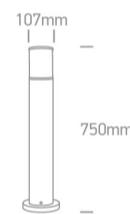

20 Garden & Underwater>The E27 Tube Lights Die cast

67102/G

20W, E27 Tubes Lights IP54.

Complies with standard EN60598-1 and any other specific standards.

Downloads

Dimensions

Physical Specification

Item Group	20 Garden & Underwater
Family	The E27 Tube Lights Die cast
Order Code	67102/G
Colour	Grey
Material	Die Cast
Shape	Circular
Height	750mm
Diameter	107mm
Surface Floor/Ground	Yes
Outdoor	Yes
Adjustable	No