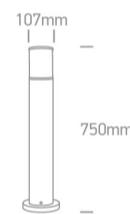

20 Garden & Underwater>The E27 Tube Lights Die cast

67102/AN

20W, E27 Tubes Lights IP54.

Complies with standard EN60598-1 and any other specific standards.

Downloads

Dimensions

Physical Specification

| | |
|----------------------|------------------------------|
| Item Group | 20 Garden & Underwater |
| Family | The E27 Tube Lights Die cast |
| Order Code | 67102/AN |
| Colour | Anthracite |
| Material | Die Cast |
| Shape | Circular |
| Height | 750mm |
| Diameter | 107mm |
| Surface Floor/Ground | Yes |
| Outdoor | Yes |
| Adjustable | No |