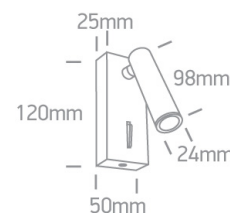

17 Hotel & Bedroom>Reading Spots Aluminium

65746/B/W

3W COB LED bedside adjustable fitting , ideal for room hotel installation, IP20.

Complete with driver. Complete with black & brass reflectors.

Complies with standard EN60598-1 and any other specific standards.

Downloads

Dimensions

Gallery

Physical Specification

Item Group	17 Hotel & Bedroom
Family	Reading Spots Aluminium
Order Code	65746/B/W
Colour	Black
Material	Aluminium
Shape	Rectangular
Length	50mm

Width	25mm
Height	120mm
Surface Wall	Yes
Indoor	Yes
Adjustable	2 Directions

Electrical Characteristics

Gear	Built In
Fitting + Driver	
Input Voltage	100-240V
50 Hz	Yes
60 Hz	Yes
Safety Class	
Power(Watts)	3W
IP Rating	IP20
Light Source	LED built in
Dimmable	No
F Mark	

Fitting	
Input Type	Constant Current
Input Current	700mA
Voltage	4V
Safety Class	
Power(Watts)	2,8W
IP Rating	IP20
Light Source	LED built in
LED Type	COB
LED Brand	Samsung

Colour Temperature	3000K
Lumen Output	150lm
Light Efficiency	50lm/W
CRI	80
Beam Angle	36°
Illumination Diagram	

Packing Info

Box Weight	0.254kg
Pcs/Carton	24
Barcode	5291889062585
HS Code	9405413990

Certification & Warranty