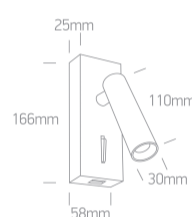

17 Hotel & Bedroom>Reading Spots Aluminium

65746A/W/W

3W COB LED bedside adjustable fitting with USB charging socket and switch, ideal for room hotel installation, IP20.

Complete with driver. Complete with black & brass reflectors.

Complies with standard EN60598-1 and any other specific standards.

Downloads

Dimensions

Gallery

Physical Specification

Item Group

17 Hotel & Bedroom

Family

Rectangular

Length

60mm

Width	25mm
Height	180mm
Surface Wall	Yes
Indoor	Yes
Adjustable	2 Directions

Electrical Characteristics

Gear	Built In
Fitting + Driver	
Input Voltage	220-240V
50 Hz	Yes
60 Hz	Yes
Safety Class	
Power(Watts)	3W
IP Rating	IP20
Light Source	LED built in
Dimmable	No
F Mark	

Illumination Data

Colour Temperature	3000K
Lumen Output	150lm
Light Efficiency	50lm/W
CRI	80
Beam Angle	36°
Illumination Diagram	

Packing Info

Box Weight	0.475kg
Pcs/Carton	24
Barcode	5291889062608
HS Code	9405413990