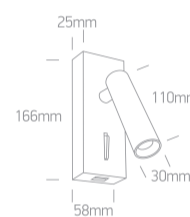

17 Hotel & Bedroom>Reading Spots Aluminium

65746A/B/W

3W COB LED bedside adjustable fitting with USB charging socket and switch, ideal for room hotel installation, IP20.

Complete with driver. Complete with black & brass reflectors.

Complies with standard EN60598-1 and any other specific standards.

Downloads

Dimensions

Gallery

Physical Specification

Item Group	17 Hotel & Bedroom
Family	Reading Spots Aluminium
Order Code	65746A/B/W
Colour	Black
Material	Aluminium
Shape	Rectangular
Length	60mm

Width	25mm
Height	180mm
Surface Wall	Yes
Indoor	Yes
Adjustable	2 Directions

Electrical Characteristics

Gear	Built In
Fitting + Driver	
Input Voltage	220-240V
50 Hz	Yes
60 Hz	Yes
Safety Class	
Power(Watts)	3W
IP Rating	IP20
Light Source	LED built in
Dimmable	No
F Mark	

Illumination Data

Colour Temperature	3000K
Lumen Output	150lm
Light Efficiency	50lm/W
CRI	80
Beam Angle	36°
Illumination Diagram	

Packing Info

Box Weight	0.475kg
Pcs/Carton	24
Barcode	5291889062615
HS Code	9405413990