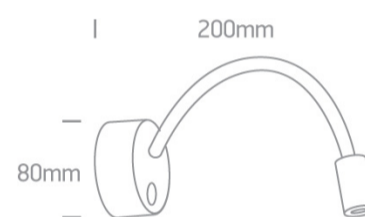

17 Hotel & Bedroom>Reading Spots Aluminium

65738A/W/W

3W LED bedside adjustable fitting ideal for room hotel installation, IP20.

Complete with driver.

Complies with standard EN60598-1 and any other specific standards.

Downloads

Dimensions

Physical Specification

Item Group	17 Hotel & Bedroom
Family	Reading Spots Aluminium
Order Code	65738A/W/W
Colour	White
Material	Aluminium
Shape	Circular
Height	200mm
Diameter	80mm
Surface Wall	Yes
Indoor	Yes
Adjustable	2 Directions