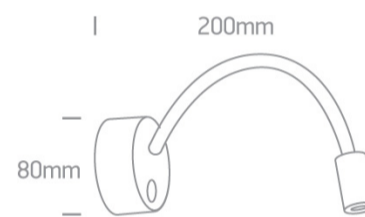

17 Hotel & Bedroom>Reading Spots Aluminium

65738A/B/W

3W LED bedside adjustable fitting ideal for room hotel installation, IP20.

Complete with driver.

Complies with standard EN60598-1 and any other specific standards.

Downloads

Dimensions

Physical Specification

Item Group	17 Hotel & Bedroom
Family	Reading Spots Aluminium
Order Code	65738A/B/W
Colour	Black
Material	Aluminium
Shape	Circular
Height	200mm
Diameter	80mm
Surface Wall	Yes
Indoor	Yes
Adjustable	2 Directions

Packing Info

Box Length	18,5cm
Box Width	18,5cm
Box Height	8,5cm
Box Weight	0.479kg
Pcs/Carton	24
Barcode	5291889055280
HS Code	9405413990

Certification & Warranty

switch to
one light!

one
LIGHT