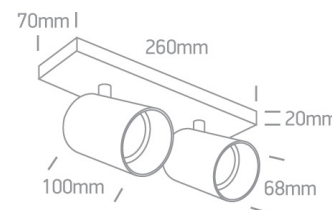

12 Wall & Ceiling > The Retro GU10 Spots

65205N/MG

2x10W Retro surface wall and ceiling decorative MR16 GU10 Spot.

Complies with standard EN60598-1 and any other specific standards.

Downloads

Dimensions

Physical Specification

Item Group	12 Wall & Ceiling
Family	The Retro GU10 Spots
Order Code	65205N/MG
Colour	Metal Grey
Material	Aluminium
Shape	Rectangular
Length	260mm
Width	70mm
Height	20mm
Surface Ceiling	Yes
Surface Wall	Yes
Indoor	Yes

Adjustable

2 Directions

Electrical Characteristics

Gear

No

Fitting + Driver

Input Voltage

100-240V

30,5cm

Box Width

12,5cm

Box Height

8,5cm

Box Weight

0.975kg

Pcs/Carton