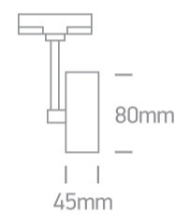

09 Track Lights>The E27 Track Lights Die cast

65111AT/G

75W E27 PAR30 Track Spot Range .

Complies with standard EN60598-1 and any other specific standards.

Downloads

Dimensions

Related items

40003A/G

Physical Specification

Item Group	09 Track Lights
Family	The E27 Track Lights Die cast
Order Code	65111AT/G
Colour	Grey
Material	Die Cast
Shape	Circular
Height	45mm

Diameter	80mm
Track mounted	Yes
Indoor	Yes
Adjustable	2 Directions

Illumination Data

Illumination Diagram	
----------------------	---

Packing Info

Box Length	12cm
Box Width	5cm
Box Height	15cm
Box Weight	0.297kg
Pcs/Carton	40

Barcode

5291889023920

HS Code

9405413990