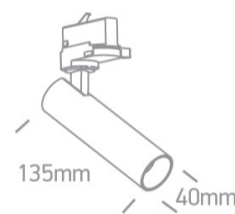

09 Track Lights>The COB Compact Cylinder Range

65108T/W/W

8W COB Track Spot, ideal for shops and showrooms.

Complete with dimmable driver.

Complies with standard EN60598-1 and any other specific standards.

Downloads

Dimensions

Related items

40002A/W

40003A/W

Physical Specification

| | |
|------------|--------------------------------|
| Item Group | 09 Track Lights |
| Family | The COB Compact Cylinder Range |
| Order Code | 65108T/W/W |
| Colour | White |
| Material | Aluminium |
| Shape | Circular |
| Height | 135mm |

| | |
|---------------|--------------|
| Diameter | 40mm |
| Track mounted | Yes |
| Indoor | Yes |
| Adjustable | 2 Directions |

Electrical Characteristics

| | |
|------------------|---|
| Gear | Built In |
| Fitting + Driver | |
| Input Voltage | 220-240V |
| 50 Hz | Yes |
| 60 Hz | Yes |
| Safety Class |  |
| Power(Watts) | 8W |
| IP Rating | IP20 |
| Light Source | LED built in |
| Dimmable | Yes |
| Dimmer type | Triac |

Packing Info

| | |
|------------|---------------|
| Box Length | 12cm |
| Box Width | 8,5cm |
| Box Height | 17cm |
| Pcs/Carton | 24 |
| Barcode | 5291889058427 |
| HS Code | 9405409900 |

Warranty

3 Years