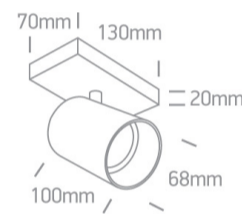

12 Wall & Ceiling>The Retro GU10 Spots

65105N/W

10W Retro surface wall and ceiling decorative MR16 GU10 Spot.

Complies with standard EN60598-1 and any other specific standards.

Downloads

Dimensions

Physical Specification

|                 |                      |
|-----------------|----------------------|
| Item Group      | 12 Wall & Ceiling    |
| Family          | The Retro GU10 Spots |
| Order Code      | 65105N/W             |
| Colour          | White                |
| Material        | Aluminium            |
| Shape           | Rectangular          |
| Length          | 130mm                |
| Width           | 70mm                 |
| Height          | 20mm                 |
| Surface Ceiling | Yes                  |
| Surface Wall    | Yes                  |
| Indoor          | Yes                  |

Adjustable

2 Directions

### Packing Info

Box Length

15cm

Box Width

8,5cm

Box Height

13cm

Box Weight