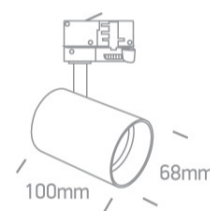

09 Track Lights>The Dark Light GU10 Range Round

65105NT/W

10W Dark Light GU10 Track Spot Range .

Complies with standard EN60598-1 and any other specific standards.

Downloads

Dimensions

Related items

40001A/W

40002A/W

40003A/W

Physical Specification

Item Group	09 Track Lights
Family	The Dark Light GU10 Range Round
Order Code	65105NT/W
Colour	White
Material	Aluminium
Shape	Circular
Height	100mm

Diameter	68mm
Track mounted	Yes
Indoor	Yes
Adjustable	2 Directions

Electrical Characteristics

Gear	No
------	----

Fitting + Driver

Input Voltage	100-240V
50 Hz	Yes
60 Hz	Yes
Safety Class	
Power(Watts)	10W
IP Rating	IP20
Light Source	Replaceable lamp
Lamp Holder	GU10
Number of Lamps	1
Dimmable	N/A
F Mark	

Illumination Data

Illumination Diagram	
Dark Light	Yes

Packing Info

Box Length	15cm
Box Width	13cm
Box Height	8,5cm
Box Weight	0.429kg

Pcs/Carton

12

Barcode

5291889055761