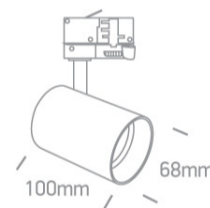

09 Track Lights>The Dark Light GU10 Range Round

65105NT/BBS

10W Dark Light GU10 Track Spot Range .

Complies with standard EN60598-1 and any other specific standards.

Downloads

Dimensions

Related items

40001A/B

40002A/B

40003A/B

Physical Specification

Item Group	09 Track Lights
Family	The Dark Light GU10 Range Round
Order Code	65105NT/BBS
Colour	Brushed Brass
Material	Aluminium
Shape	Circular
Height	100mm

Diameter	68mm
Track mounted	Yes
Indoor	Yes
Adjustable	2 Directions

Electrical Characteristics

Gear	No
------	----

Fitting + Driver

Input Voltage	100-240V
50 Hz	Yes
60 Hz	Yes
Safety Class	
Power(Watts)	10W
IP Rating	IP20
Light Source	Replaceable lamp
Lamp Holder	GU10
Number of Lamps	1
Dimmable	N/A
F Mark	

Illumination Data

Illumination Diagram	
Dark Light	Yes

Packing Info

Box Length	15cm
Box Width	13cm
Box Height	8,5cm
Box Weight	0.429kg

Pcs/Carton

12

Barcode

5291889065036