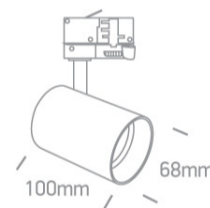

09 Track Lights>The Dark Light GU10 Range Round

65105NT/B

10W Dark Light GU10 Track Spot Range .

Complies with standard EN60598-1 and any other specific standards.

Downloads

Dimensions

Related items

40001A/B

40002A/B

40003A/B

Physical Specification

Item Group	09 Track Lights
Family	The Dark Light GU10 Range Round
Order Code	65105NT/B
Colour	Black
Material	Aluminium
Shape	Circular
Height	100mm

Diameter	68mm
Track mounted	Yes
Indoor	Yes
Adjustable	2 Directions

Electrical Characteristics

Gear	No
------	----

Fitting + Driver

Input Voltage	100-240V
50 Hz	Yes
60 Hz	Yes
Safety Class	
Power(Watts)	10W
IP Rating	IP20
Light Source	Replaceable lamp
Lamp Holder	GU10
Number of Lamps	1
Dimmable	N/A
F Mark	

Illumination Data

Illumination Diagram	
Dark Light	Yes

Packing Info

Box Length	15cm
Box Width	13cm
Box Height	8,5cm
Box Weight	0.429kg

Pcs/Carton

12

Barcode

5291889055778