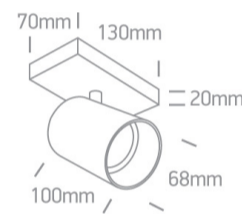

12 Wall & Ceiling > The Retro GU10 Spots

65105N/B

10W Retro surface wall and ceiling decorative MR16 GU10 Spot.

Complies with standard EN60598-1 and any other specific standards.

Downloads

Dimensions

Physical Specification

Item Group	12 Wall & Ceiling
Family	The Retro GU10 Spots
Order Code	65105N/B
Colour	Black
Material	Aluminium
Shape	Rectangular
Length	130mm
Width	70mm
Height	20mm
Surface Ceiling	Yes
Surface Wall	Yes
Indoor	Yes

Adjustable

2 Directions

Electrical Characteristics

Gear

No

Fitting + Driver

Input Voltage

100-240V

15cm

Box Width

13cm

Box Height

8,5cm

Box Weight

0.533kg

Pcs/Carton