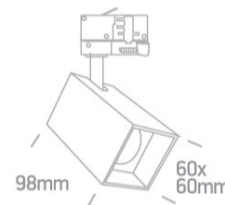

09 Track Lights>The Dark Light GU10 Range Square

**65105NAT/B**

10W Dark Light GU10 Track Spot.

Complies with standard EN60598-1 and any other specific standards.

Downloads

Dimensions

Related items

40001A/B

60mm

Width	60mm
Height	98mm
Track mounted	Yes
Indoor	Yes
Adjustable	2 Directions