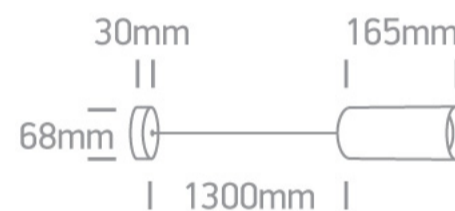

17 Pendants > Cylinder Pendants

63105N/W

GU10 10W Dark Light mini Pendant, IP20.

Complies with standard EN60598-1 and any other specific standards.

Downloads

Dimensions

Physical Specification

Item Group	17 Pendants
Family	Cylinder Pendants
Order Code	63105N/W
Colour	White
Material	Aluminium
Shape	Circular
Height	165mm
Diameter	68mm
Suspended Ceiling	Yes
Indoor	Yes
Adjustable	No

Illumination Diagram

Dark Light

Yes

Packing Info

Box Length

27cm

Box Width

9cm