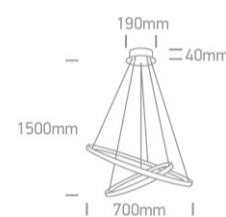

18 Decorative>The Crystal Swirl Range

63054B/B

40W LED Decorative Pendant.

Complete with 24V driver.

Complies with standard EN60598-1 and any other specific standards.

#### Dimensions

#### Physical Specification

Item Group	18 Decorative
Family	The Crystal Swirl Range
Order Code	63054B/B
Colour	Black
Material	Aluminium + Steel
Diffuser Material	Crystal
Shape	Circular
Height	1500mm
Diameter	700mm
Suspended Ceiling	Yes
Indoor	Yes
Adjustable	No