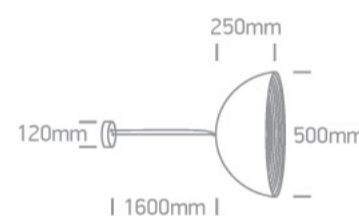

17 Pendants > Bowl Shade Pendant Range

63022A/B/BS

E27 20W Aluminium Bowl Shade pendant with 160cm suspension, IP20.

Complies with standard EN60598-1 and any other specific standards.

Downloads

Dimensions

Physical Specification

Item Group	17 Pendants
Family	Bowl Shade Pendant Range
Order Code	63022A/B/BS
Colour	Black-Brass
Material	Aluminium
Shape	Circular
Height	250mm
Diameter	500mm
Suspended Ceiling	Yes
Indoor	Yes
Adjustable	No