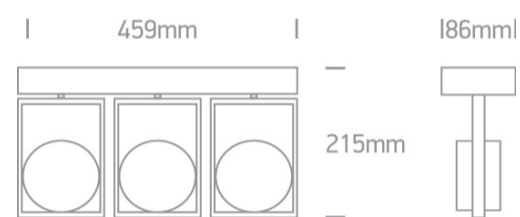

12 Wall & Ceiling>The R111 GU10 Spots Natural aluminium

**62310A/AL**

3x75W R111 GU10 Spot, IP20.

Complies with standard EN60598-1 and any other specific standards.

Downloads

Dimensions

Physical Specification

Item Group	12 Wall & Ceiling
Family	The R111 GU10 Spots Natural aluminium
Order Code	62310A/AL
Colour	Aluminium
Material	Natural Aluminium
Shape	Rectangular
Length	459mm
Width	86mm
Height	215mm
Surface Ceiling	Yes
Surface Wall	Yes
Indoor	Yes

Adjustable

2 Directions