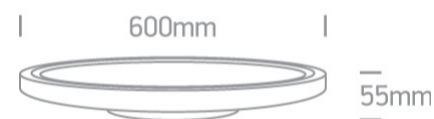

14 Plafo>The Ultra Slim LED Floating Plafo Aluminium

62160FB/W/C

60W LED slim plafo light, IP20, suitable for residential and commercial application.

Supplied with non-dimmable LED driver.

Complies with standard EN60598-1 and any other specific standards.

Downloads

Dimensions

Physical Specification

Item Group	14 Plafo
Family	The Ultra Slim LED Floating Plafo Aluminium
Order Code	62160FB/W/C
Colour	White
Material	Aluminium
Shape	Circular
Height	55mm
Diameter	600mm
Surface Ceiling	Yes
Indoor	Yes
Adjustable	No

Gear	
Gear Type	Led Driver
Input Voltage	220-240V
50 Hz	Yes
60 Hz	Yes

Power(Watts)	37,5-63W
Power Factor	0,9
Constant Current	Yes
1500mA	25-42V
IP Rating	IP20
Safety Class	
Dimmable	No
Ambient Temp	40°C
Operating Temp	80°C
Housing Material	Plastic
Output Terminal	Cable
Fast Connector	Yes
Fast Connector Type	Other
Brand	Lifud