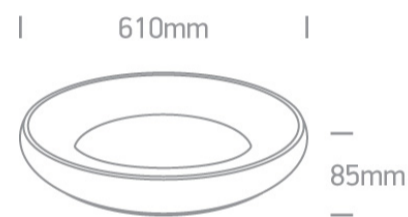

14 Plafo>The LED Decorative Plafo

62144N/W/W

50W LED Plafo , IP20 suitable for residential and commercial application .

Complete with 1200mA driver.

Complies with standard EN60598-1 and any other specific standards.

Downloads

Dimensions

Physical Specification

Item Group	14 Plafo
Family	The LED Decorative Plafo
Order Code	62144N/W/W
Colour	White
Material	Aluminium
Shape	Circular
Height	85mm
Diameter	610mm
Surface Ceiling	Yes
Indoor	Yes
Adjustable	No

Packing Info

Box Length	68cm
Box Width	68cm
Box Height	12cm
Box Weight	5.400kg
Pcs/Carton	1
Carton Length	68cm
Carton Width	68cm
Carton Height	12cm
Carton Weight	4,3Kg
Barcode	5291889056898
HS Code	9405413990