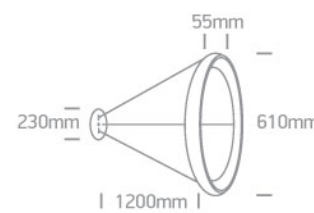

Downloads

Dimensions

Physical Specification

Item Group	New 2022 Edition 2
Family	Decorative
Order Code	62144NB/BBS/W
Colour	Brushed Brass
Material	Metal
Shape	Circular
Height	1200mm
Diameter	610mm
Suspended Ceiling	Yes
Indoor	Yes
Adjustable	No

Illumination Data

Colour Temperature	3000K
Lumen Output	3000lm
Light Efficiency	60lm/W
CRI	80
Illumination Diagram	

Packing Info

Box Length	68cm
Box Width	68cm
Box Height	12cm
Box Weight	3,5Kg
Pcs/Carton	1
Carton Length	68cm
Carton Width	68cm
Carton Height	12cm
Carton Weight	3,5Kg
Barcode	5291889071853
HS Code	9405409900