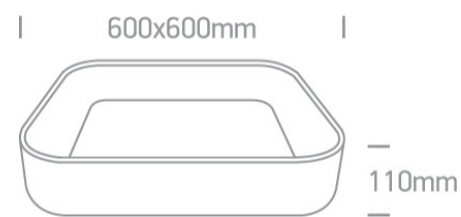

14 Plafo>The LED Decorative Plafo Square

62142NA/B/W

50W LED Decorative Plafo, IP20, suitable for residential and commercial application.

Supplied with non-dimmable LED driver.

Complies with standard EN60598-1 and any other specific standards.

Downloads

Dimensions

Physical Specification

Item Group	14 Plafo
Family	The LED Decorative Plafo Square
Order Code	62142NA/B/W
Colour	Black
Material	Aluminium
Shape	Rectangular
Length	600mm
Width	600mm
Height	110mm
Surface Ceiling	Yes
Indoor	Yes
Adjustable	No

Packing Info

Box Length	65cm
Box Width	65cm
Box Height	16cm
Box Weight	6.700kg
Pcs/Carton	1
Carton Length	65cm
Carton Width	65cm
Carton Height	16cm
Carton Weight	6,3Kg
Barcode	5291889056881
HS Code	9405409900